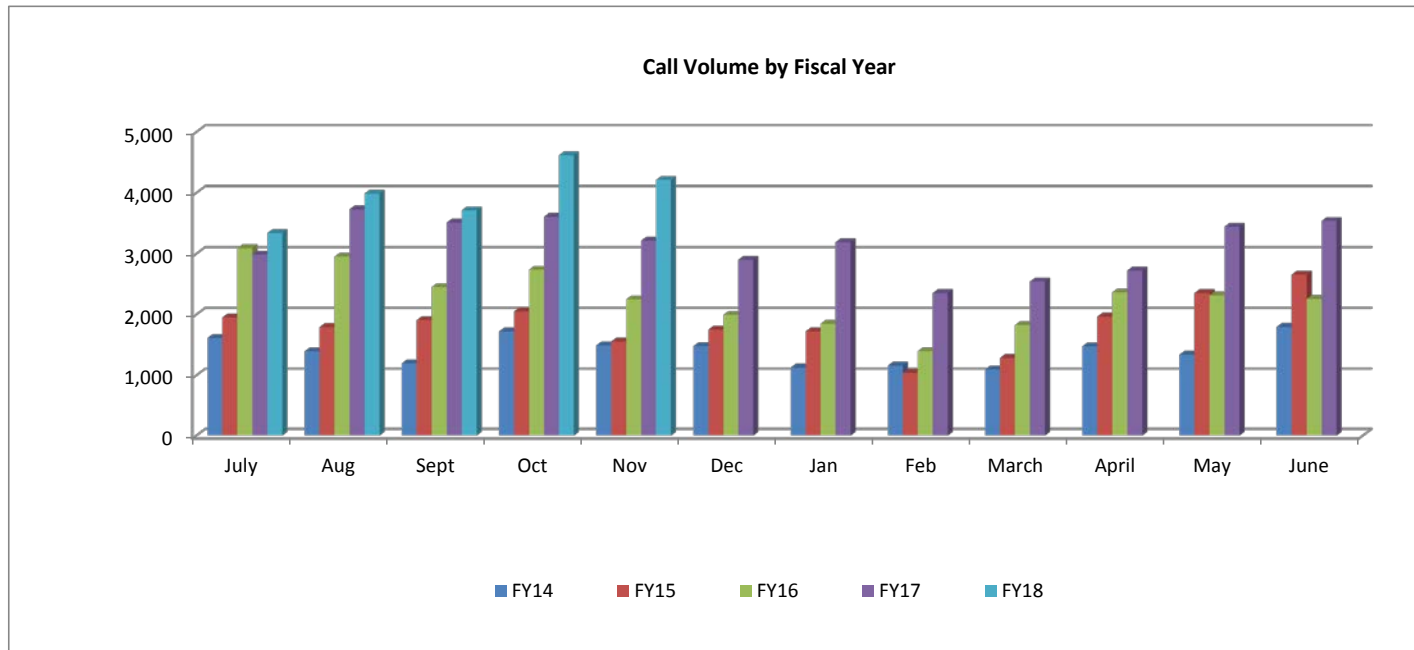

**ForKids Regional Call Center  
December 2016 - November 2017**

CALLS	Dec	Jan	Feb	Mar	Apr	May	Jun	July	Aug	Sept	Oct	Nov	Total	Nov-16
Norfolk	771	796	576	604	661	797	806	767	1,017	896	1072	990	9,753	785
Chesapeake	216	250	172	195	207	279	250	249	286	296	420	469	3,289	261
WT	88	96	79	92	167	205	206	185	259	232	370	249	2,228	94
Va Beach	618	673	528	577	558	629	715	652	730	664	887	677	7,908	704
Portsmouth	100	93	76	75	79	156	148	113	175	146	163	342	1,666	110
Peninsula	901	1,096	806	845	909	1,146	1,107	1,161	1,278	1,293	1,531	1,313	13,386	999
Other	207	185	115	155	142	231	306	213	242	185	175	173	2,329	262
	2,901	3,189	2,352	2,543	2,723	3,443	3,538	3,340	3,987	3,712	4,618	4,213	40,559	3,215

"Callers" has been updated to reflect unduplicated number of callers over 12 month period.

Total "Callers" has been updated to reflect unduplicated number of callers across all known cities over 12 month period.