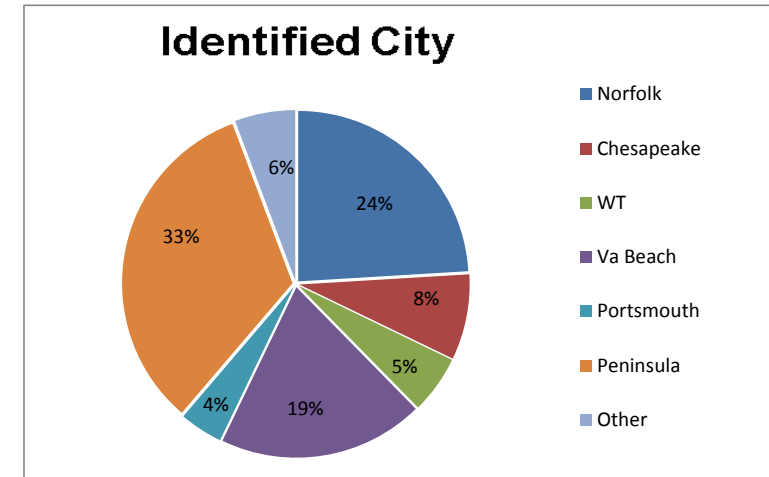

TOTAL HOUSING CRISIS HOTLINE CONTACTS		
Contact Type	Oct, 2017	12 Months
Total City Specified Calls	4,213	40,559
Disconnected Calls	288	2,482
Information Calls	239	5,329
Voice Messages	86	1,494
Emails	0	3
Outreach Contacts	126	872
TOTAL	4,952	50,739